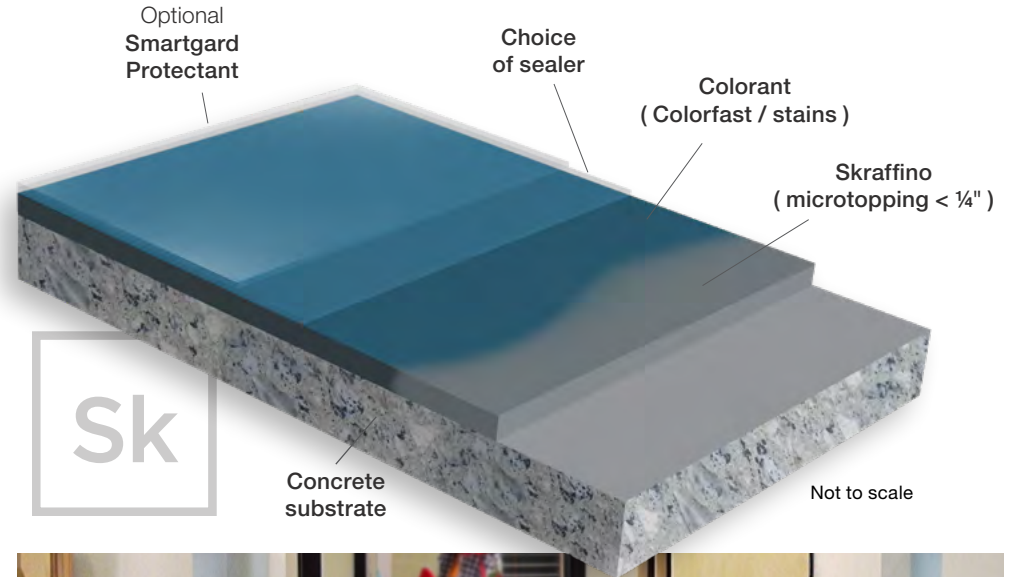

Versatility

Skraffino can be used on horizontal and vertical surfaces, making it perfect for stylish staircases, walls, and floors. Create the contemporary interior design featured in art galleries, luxury building lobbies, and high-end retail stores. Skraffino turns a dated looking office space, home, condominium, or loft into a work of modern art.

Features

Skraffino concrete overlays have several advantages over other types of flooring.

Abrasion resistant

Anti-slip coating

VOC Compliant / low order

UV Resistant

Skraffino Floor System

Value

Skraffino is a great value! Convert aged, worn, and damaged concrete surfaces into contemporary, one-of-kind, polished concrete floors at significantly less cost than other types of traditional floor coverings. Skraffino is incredibly low-maintenance and often lasts for the life of the property.