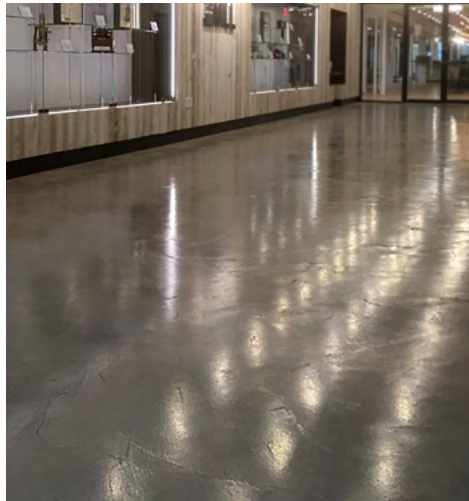

Skraffino

Concrete Microtopping Flooring System

düraamen
engineered to perform

Modern Flooring with Style.

Modernize your interior spaces with the contemporary look of natural polished concrete.

It's easy to give nearly any interior surface a complete face-lift with Duraamen's Skraffino decorative concrete overlays. Skraffino has the look of a natural hand-applied polished concrete surface and can be applied over various substrates like concrete, gypsum, or any hard-wearing surface.

If a natural concrete finish isn't appealing, you may choose from an abundance of subdued or vibrant hues. Homeowners and interior designers will love the more than sixty available color options and gloss, satin, or matte finishes. Additionally, your installer can create an infinite range of custom hues through color-mixing.

Versatility

Skraffino can be used on horizontal and vertical surfaces, making it perfect for stylish staircases, walls, and floors. Create the contemporary interior design featured in art galleries, luxury building lobbies, and high-end retail stores. Skraffino turns a dated looking office space, home, condominium, or loft into a work of modern art.

Skraffino is a great value! Convert aged, worn, and damaged concrete surfaces into contemporary, one-of-kind, polished concrete floors at significantly less cost than other types of traditional floor coverings. Skraffino is incredibly low-maintenance and often lasts for the life of the property.